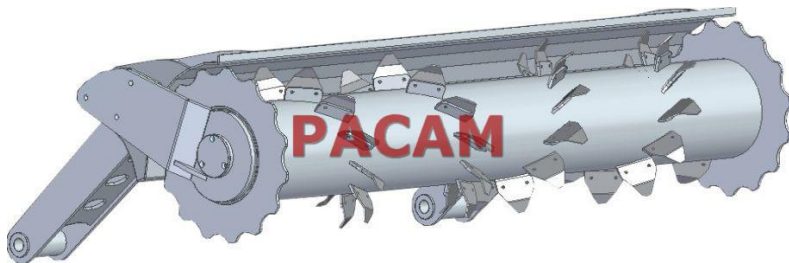

PACAM Attachments

Rotary milling shaft for assembling on a bucket

Characteristics:

Milling shaft diameter 380 mm

Part number	Category	Connection	Wide B (mm)	Weight (kg)	Price (€)
PACFBBS120AM	Feeding	All	1200	140	
PACFBBS150AM	Feeding	All	1500	160	
PACFBBS200AM	Feeding	All	2000	180	
PACFBBS240AM	Feeding	All	2400	200	

PACAM Attachments

Doctor Huub van Doorne weg 40A
5753 PM Deurne
The Netherlands

Tel: +31 (0)493 382503
E mail: info@pacam.nl
Website: www.pacam.nl