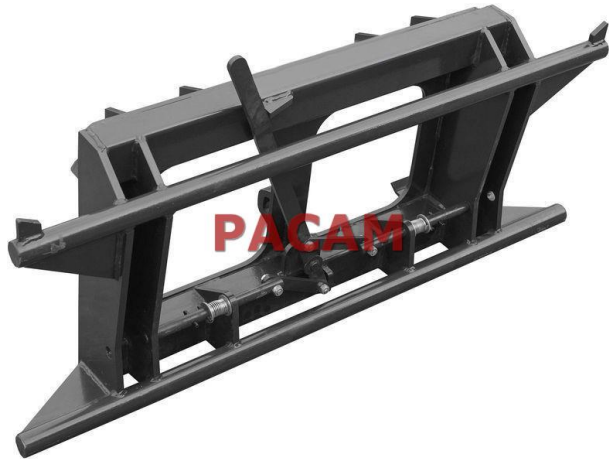

PACAM Attachments

Adapters

Part number	Category	Connection	Wide B (mm)	Length L (mm)	Height H (mm)	Weight (kg)	Price (€)
PACAUD3P/EAM	Transport	3 point / EURO	1200	290	830	75	
PACAUDM/EAM	Transport	MINILOADER / EURO	1200	490	160	115	
PACAUDT/EAM	Transport	TELESKOPIC / EURO	1200	490	160	155	

PACAM Attachments

Doctor Huub van Doorne weg 40A
5753 PM Deurne
The Netherlands

Tel: +31 (0)493 382503
E mail: info@pacam.nl
Website: www.pacam.nl