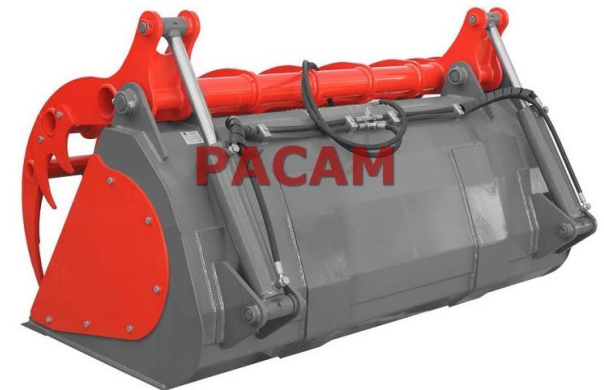

## Bucket with heavy gripper MAXI ( 2 cylinders )

Blade: 400HB 150x20 mm  
 Tine length: 1260 mm  
 Opening height: 1910 mm  
 Standard connection: Telesopic

Optional other type of connection:  
 additional price 110 €