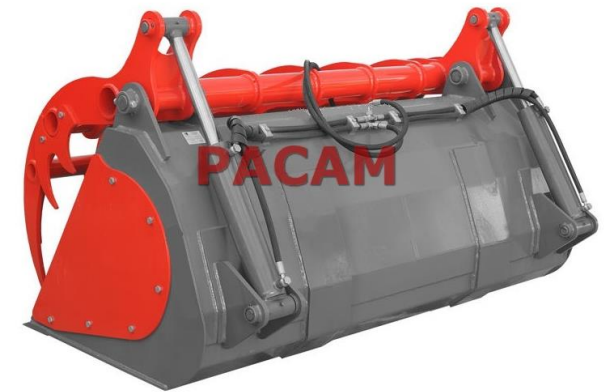

## Bucket with heavy gripper ( 2 cylinders )

Blade: 400HB 150x20 mm  
 Tine length: 1150 mm  
 Opening height: 1660 mm  
 Standard connection: Telesopic

Optional other type of connection:  
 additional price 110 €